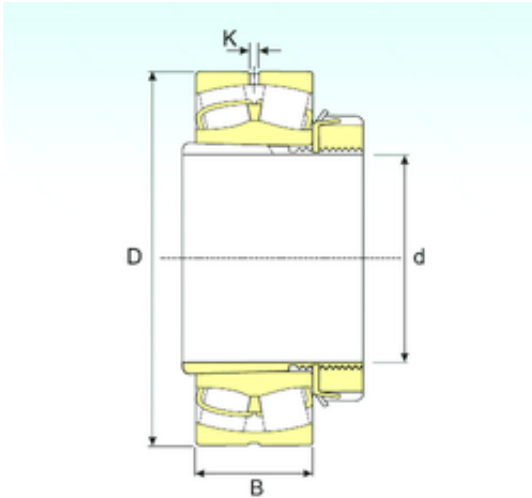

Rodamientos privados, Ltd.

125 mm x 300 mm x 102 mm ISB 22328
EKW33+H2328 Rodamientos De Rodillos
Esf é ricos

Bearing No. 22328 EKW33+H2328

Size	125x300x102 mm
Bore Diameter	125 mm
Outer Diameter	300 mm
Width	102 mm
d	125 mm
D	300 mm
B	102 mm
B1	131 mm
C	102 mm
K	9 mm
Weight	41 Kg
Basic dynamic load rating (C)	1264 kN
Basic static load rating (C0)	1529 kN
(Grease) Lubrication Speed	1683 r/min

22328 EKW33+H2328 Bearing 2D drawings and 3D CAD models