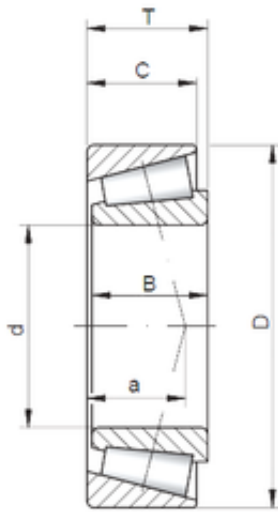

## 160 mm x 220 mm x 30 mm ISO T4DB160 Rodamientos De Rodillos C ó nicos

Bearing No. T4DB160

Size	160x220x32 mm
Bore Diameter	160 mm
Outer Diameter	220 mm
Width	32 mm
d	160 mm
D	220 mm
T	32 mm
B	30 mm
C	23 mm
a	44,7 mm

T4DB160 Bearing 2D drawings and 3D CAD models